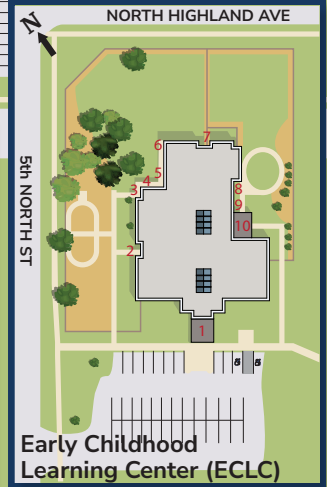

Please use the Summit Ave. entrance.

Stop #1  
Welcome Tent

Stop #3  
Orientation

Stop #2  
Parking Directions

Stop #4  
Residence Hall Move-In  
Concord: Right  
Centennial: Straight

0.4 Miles to BKF & Athletic Fields  
0.5 Miles to ECLC

2122 Center St New Ulm MN 56073

1800 Boettger Rd New Ulm MN 56073

405 N Highland New Ulm MN 56073

# CAMPUS MAP

1995 Luther Court  
New Ulm MN 56073  
507.354.8221