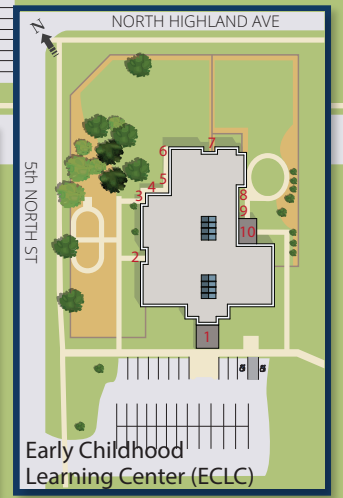

# CAMPUS MAP

0.4 Miles to BKF & Athletic Fields  
0.5 Miles to ECLC

0.5 Miles to LITES

2122 Center St New Ulm MN 56073

1800 Boettger Rd New Ulm MN 56073

405 N Highland New Ulm MN 56073

1995 Luther Court  
New Ulm MN 56073  
507.354.8221