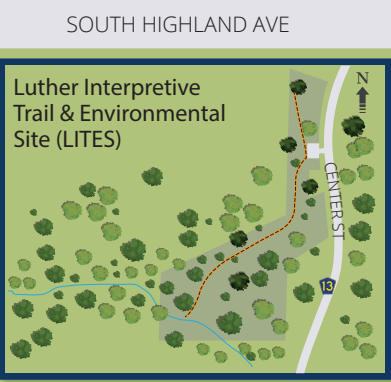

# CAMPUS MAP

0.4 Miles to BKF & Athletic Fields  
0.5 Miles to ECLC

0.5 Miles to LITES

2122 Center St New Ulm MN 56073

1800 Boettger Rd New Ulm MN 56073

405 N Highland New Ulm MN 56073

1995 Luther Court  
New Ulm MN 56073  
507.354.8221