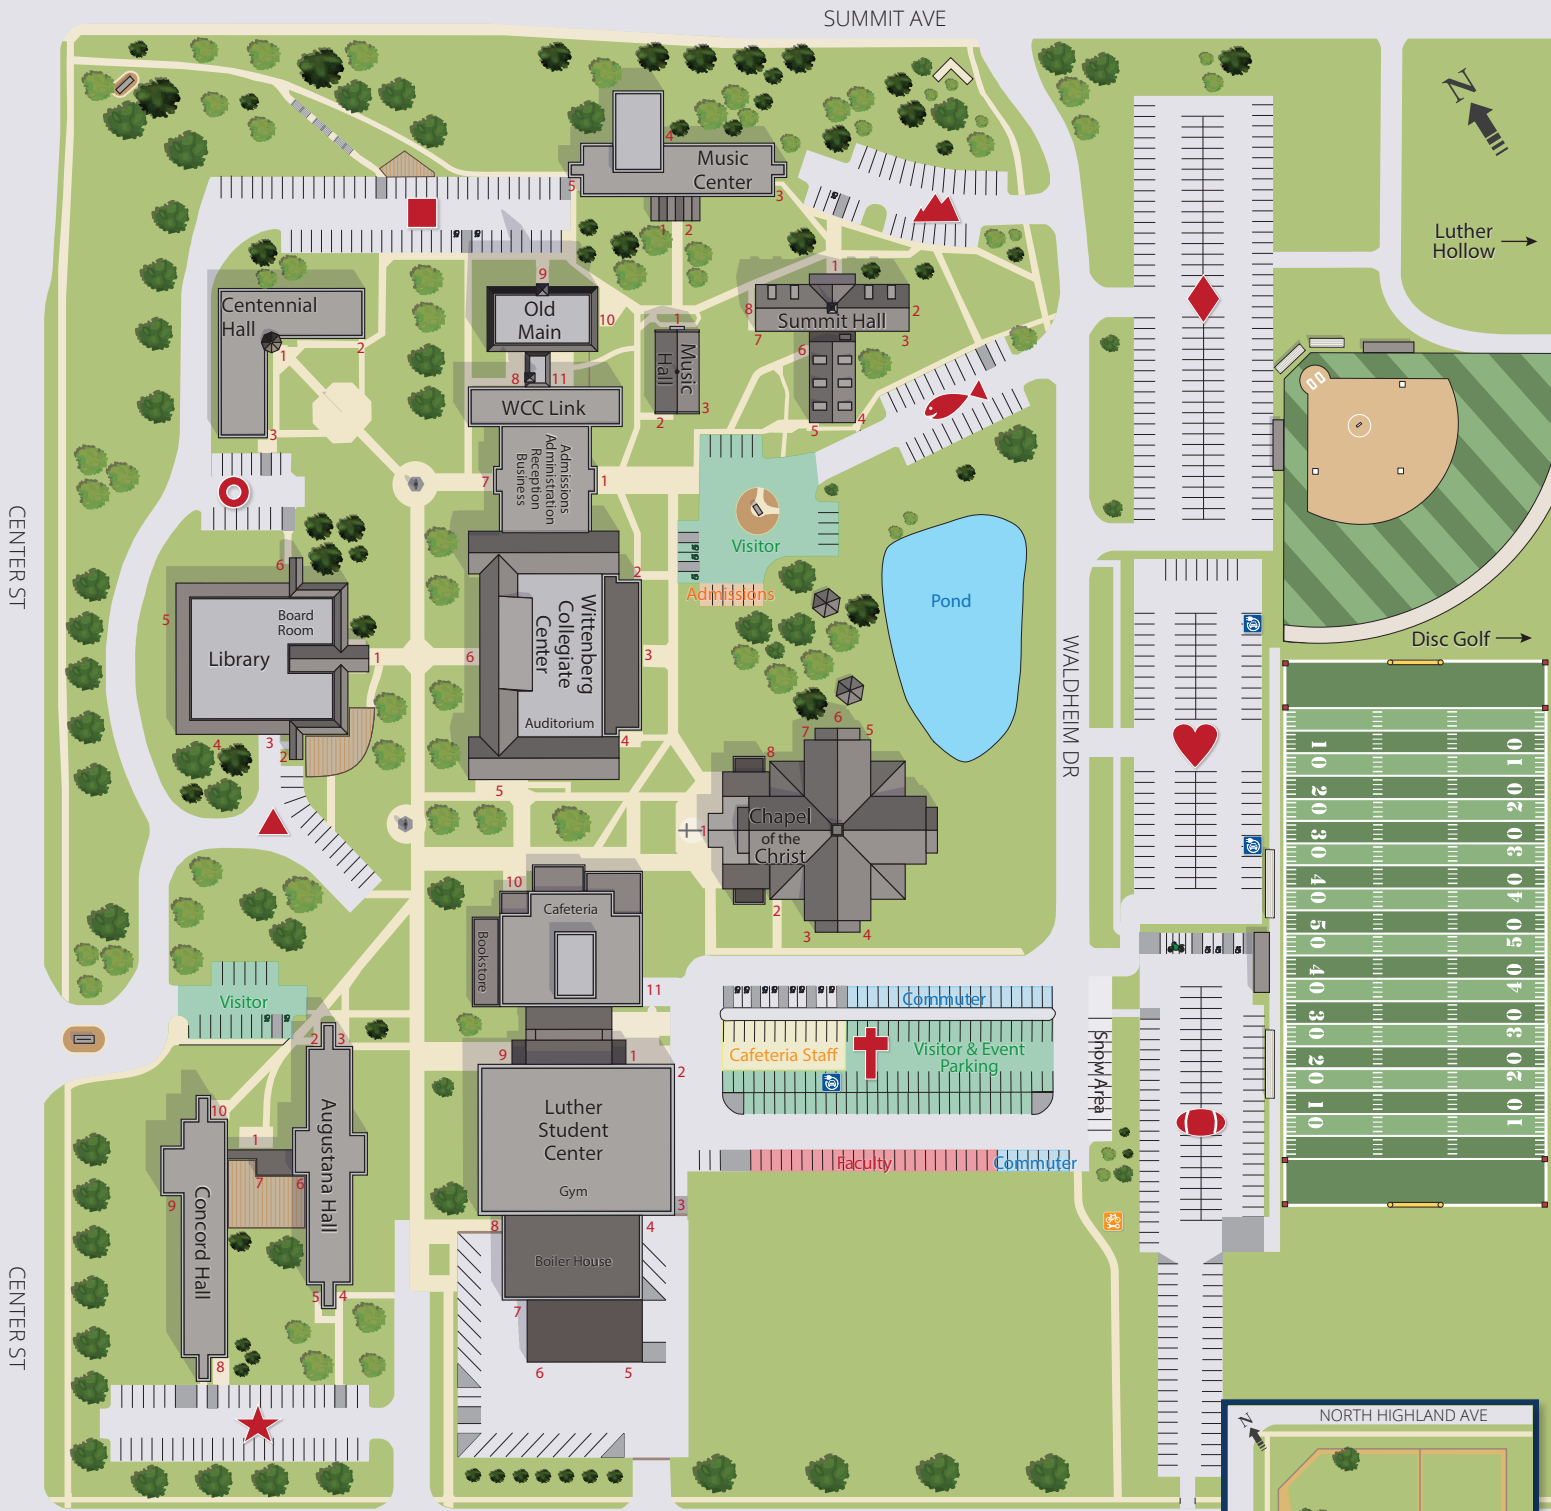

# CAMPUS MAP

0.4 Miles to BKF & Athletic Fields  
0.5 Miles to ECLC

0.5 Miles to LITES

2122 Center St New Ulm MN 56073

1800 Boettger Rd New Ulm MN 56073

405 N Highland New Ulm MN 56073

1995 Luther Court  
New Ulm MN 56073  
507.354.8221