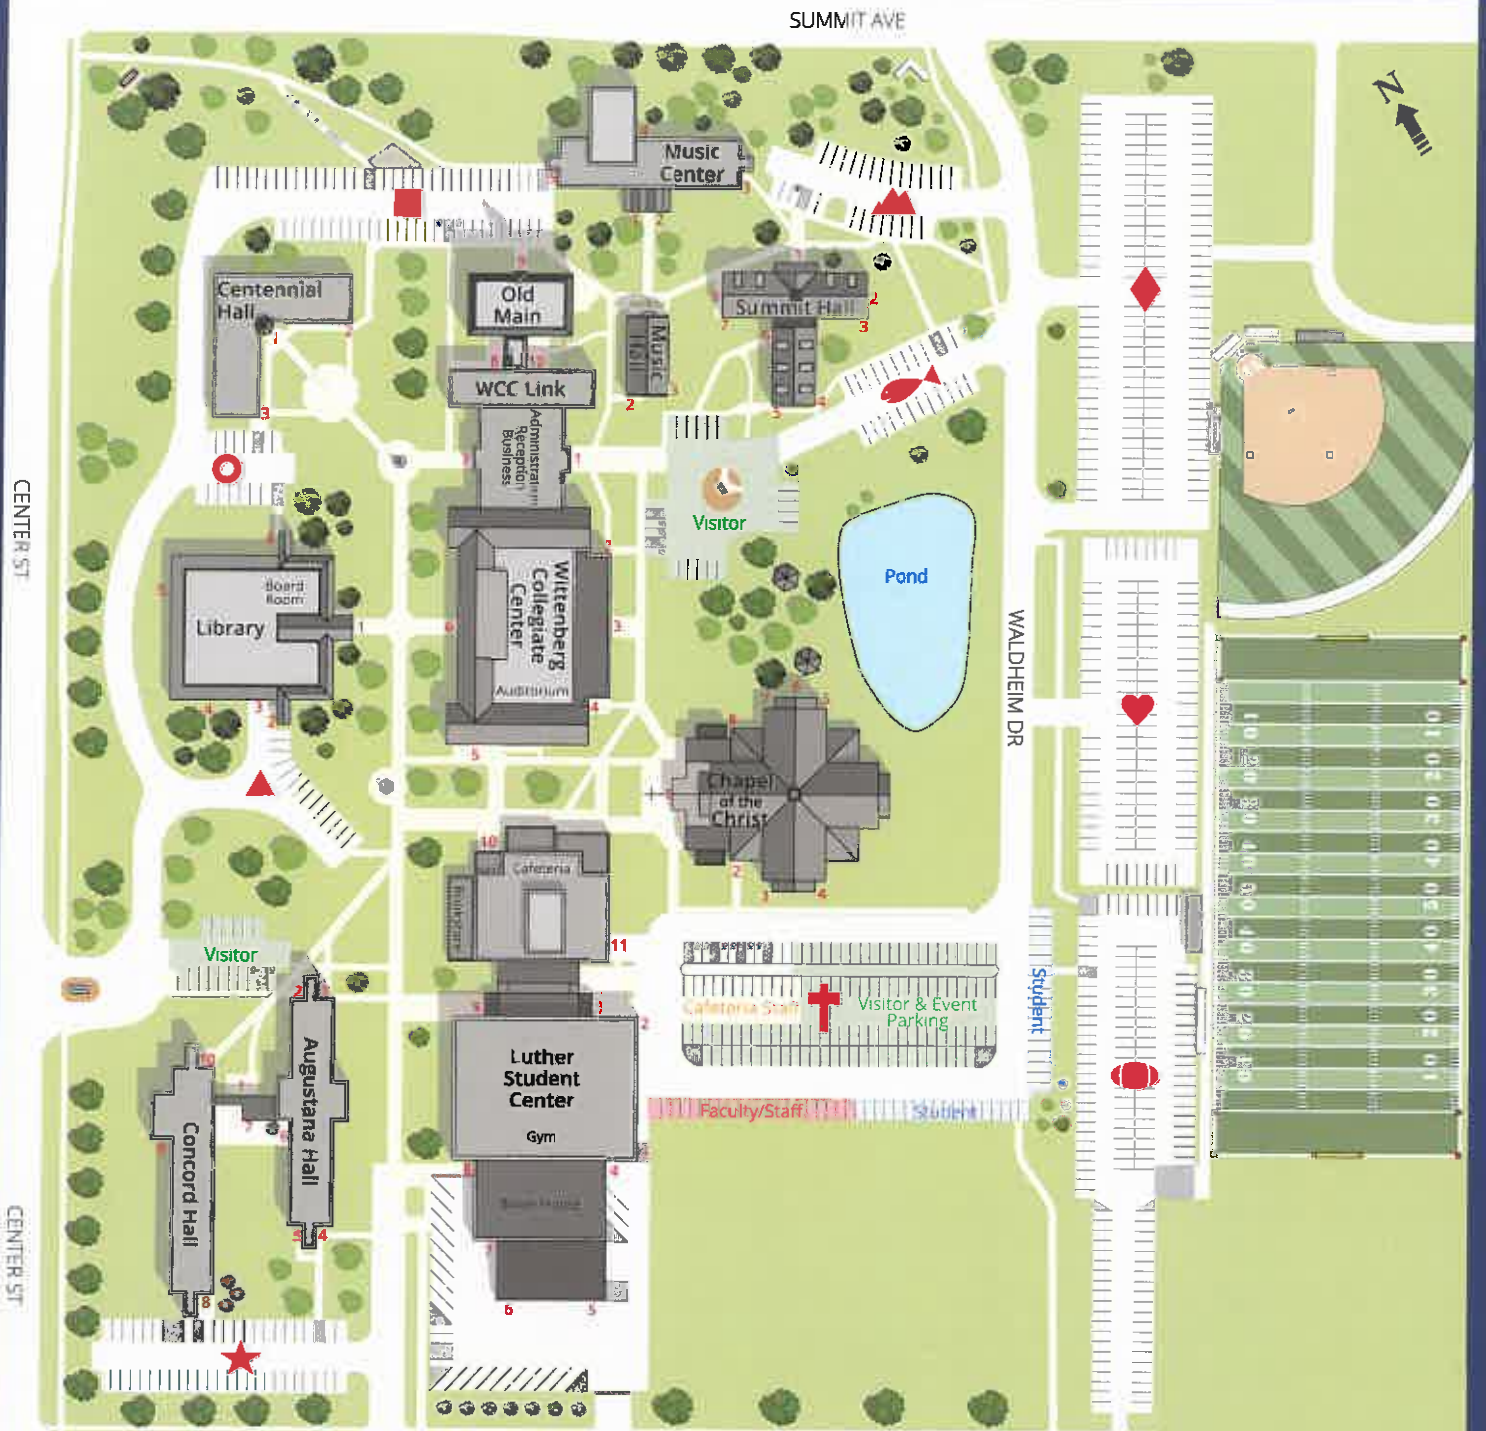

CAMPUS MAP

0.4 Miles to MLC Sports Complex (1800 Boettger Rd)
 0.5 Miles to ECLC (405 N Highland Ave)

SOUTH HIGHLAND AVE

Parking Sticker should be placed on the passenger side front windshield.