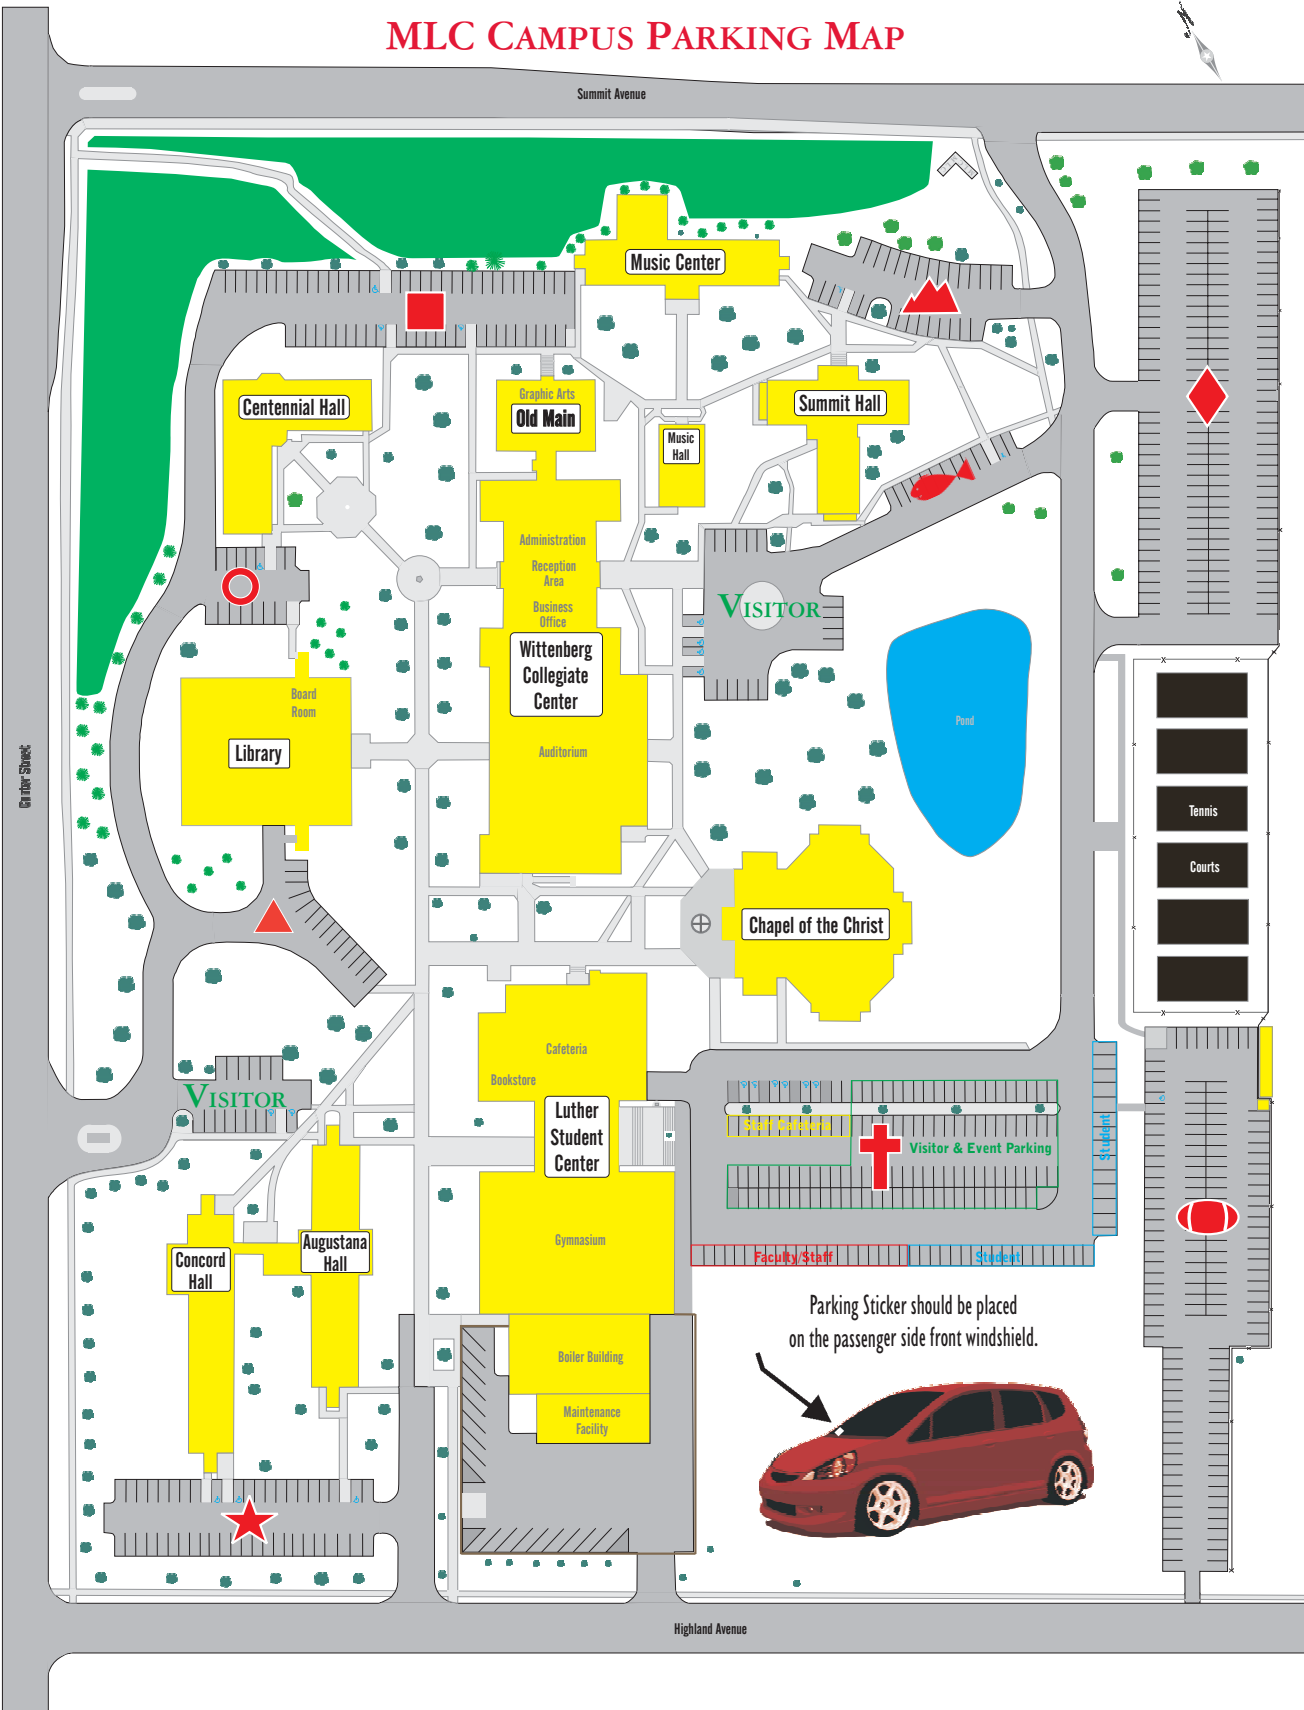

MLC CAMPUS PARKING MAP

VISITOR

VISITOR

Visitor & Event Parking

Faculty/Staff Student

Parking Sticker should be placed on the passenger side front windshield.

Crider Street

Summit Avenue

Highland Avenue