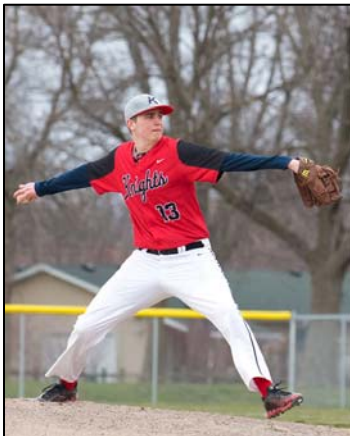

MLC SportsPage

MARTIN LUTHER COLLEGE

www.mlc-wels.edu

April 27, 2016

Tennis Teams Clinch Spots in UMAC Championships

The men's and women's tennis teams clinched a spot in next week's UMAC Championships with a pair of wins last week.

Goelzer hits a backhand

Kock Leads Knights To Wins Against NCU and UMM

Kock fires it home

The baseball team swept a doubleheader at North Central last week, and split a pair of games against Minnesota Morris on Tuesday, April 26.