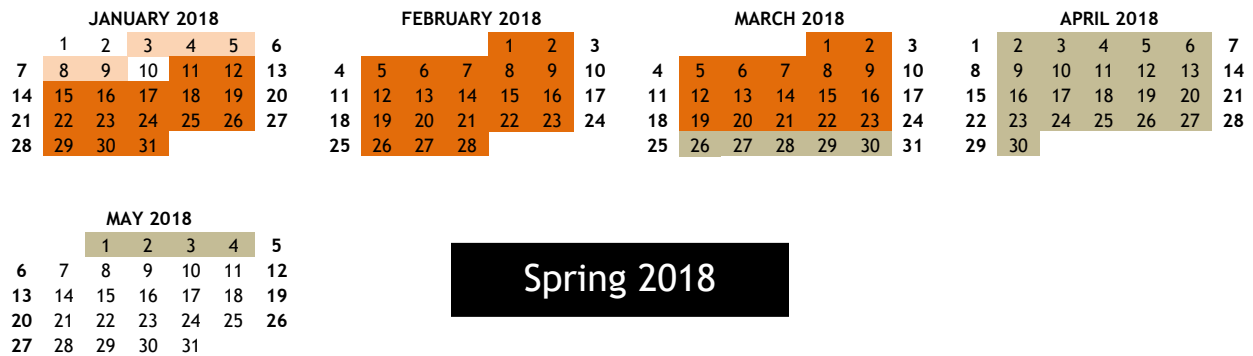

Professional Semester - Special Education

Fall 2017

Professional Semester Courses	Start Date	End Date
Student Teaching Seminars	August 28	September 1
EDU4268 Student Teaching II (10 wks)	September 5	November 10
EDU4354 Student Teaching I (6 wks)	November 13	December 22

Calendar Note

Students follow the calendar of the schools in which they are teaching in their professional semester.

Spring 2018

Professional Semester Courses	Start Date	End Date
Student Teaching Seminars	January 3	January 9
EDU4268 Student Teaching II (10 wks)	January 11	March 23
EDU4354 Student Teaching I (6 wks)	March 26	May 4