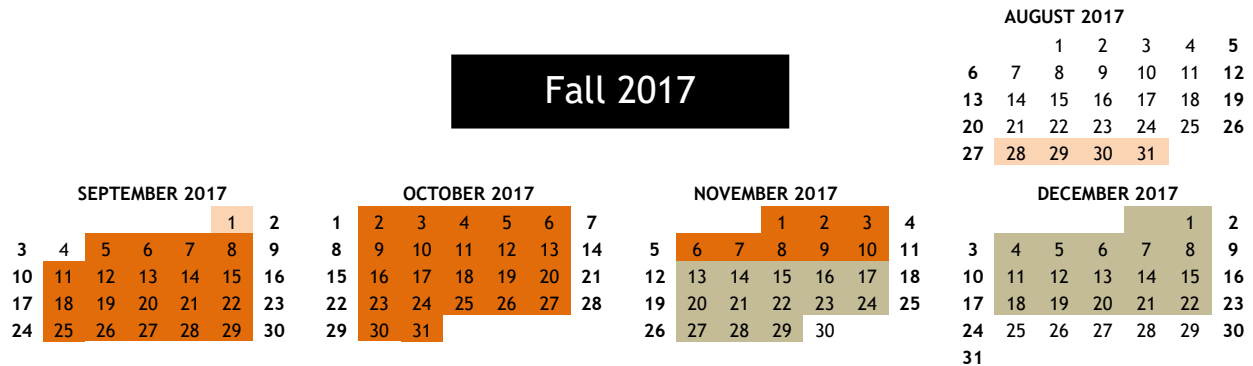

Professional Semester - Special Education

Fall 2017

Professional Semester Courses	Start Date	End Date
Student Teaching Seminars	August 28	September 1
EDU4268 Student Teaching II (10 wks)	September 5	November 10
EDU4354 Student Teaching I (6 wks)	November 13	December 22

Calendar Note

Students follow the calendar of the schools in which they are teaching in their professional semester.

Spring 2018

Professional Semester Courses	Start Date	End Date
Student Teaching Seminars	January 3	January 9
EDU4268 Student Teaching II (10 wks)	January 11	March 23
EDU4354 Student Teaching I (6 wks)	March 26	May 4