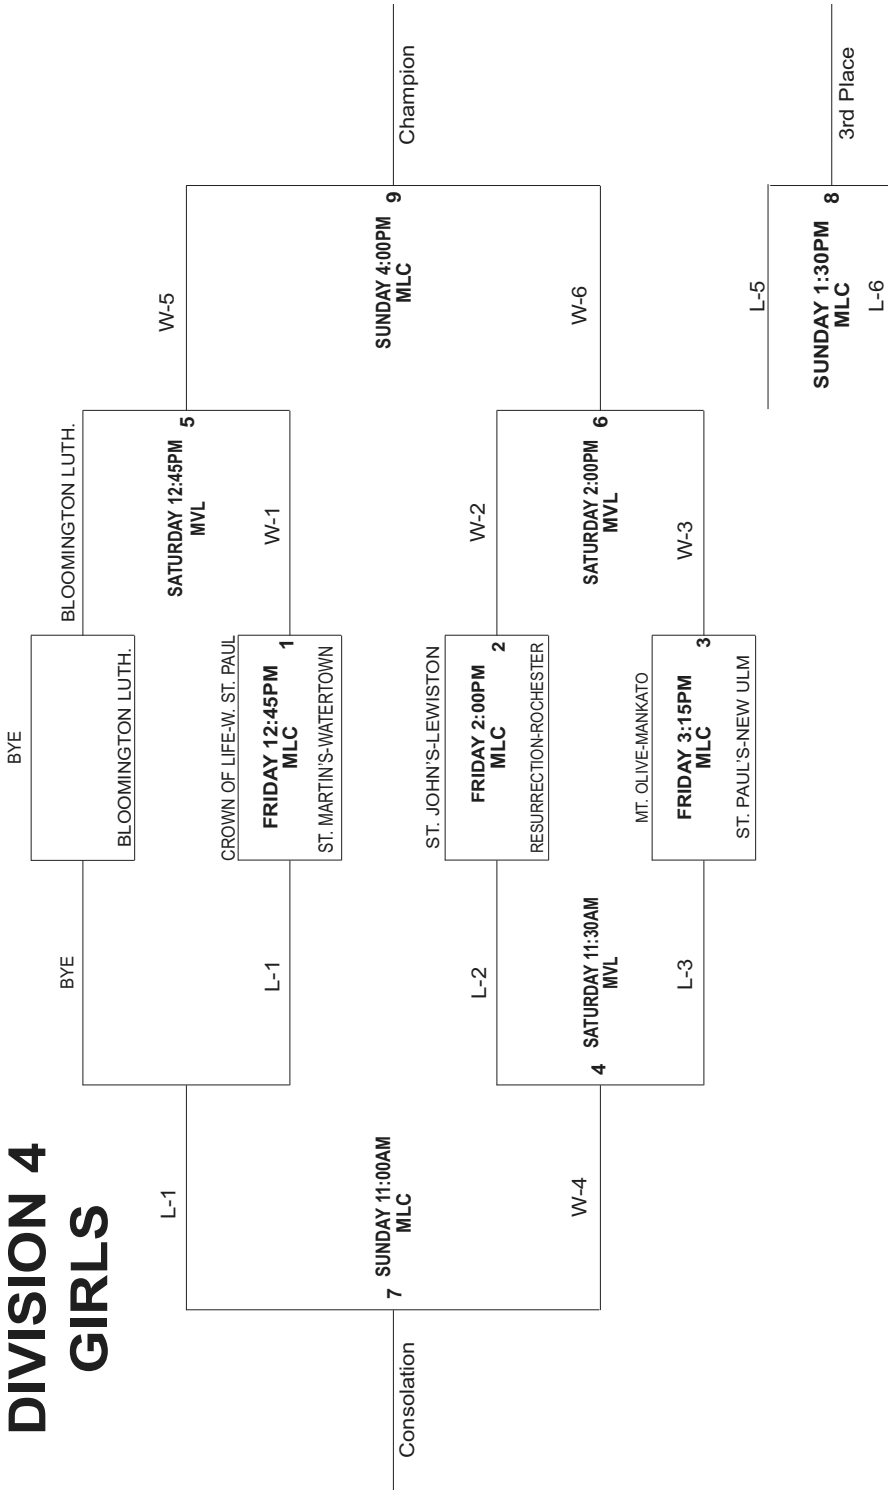

DIVISION 4 GIRLS