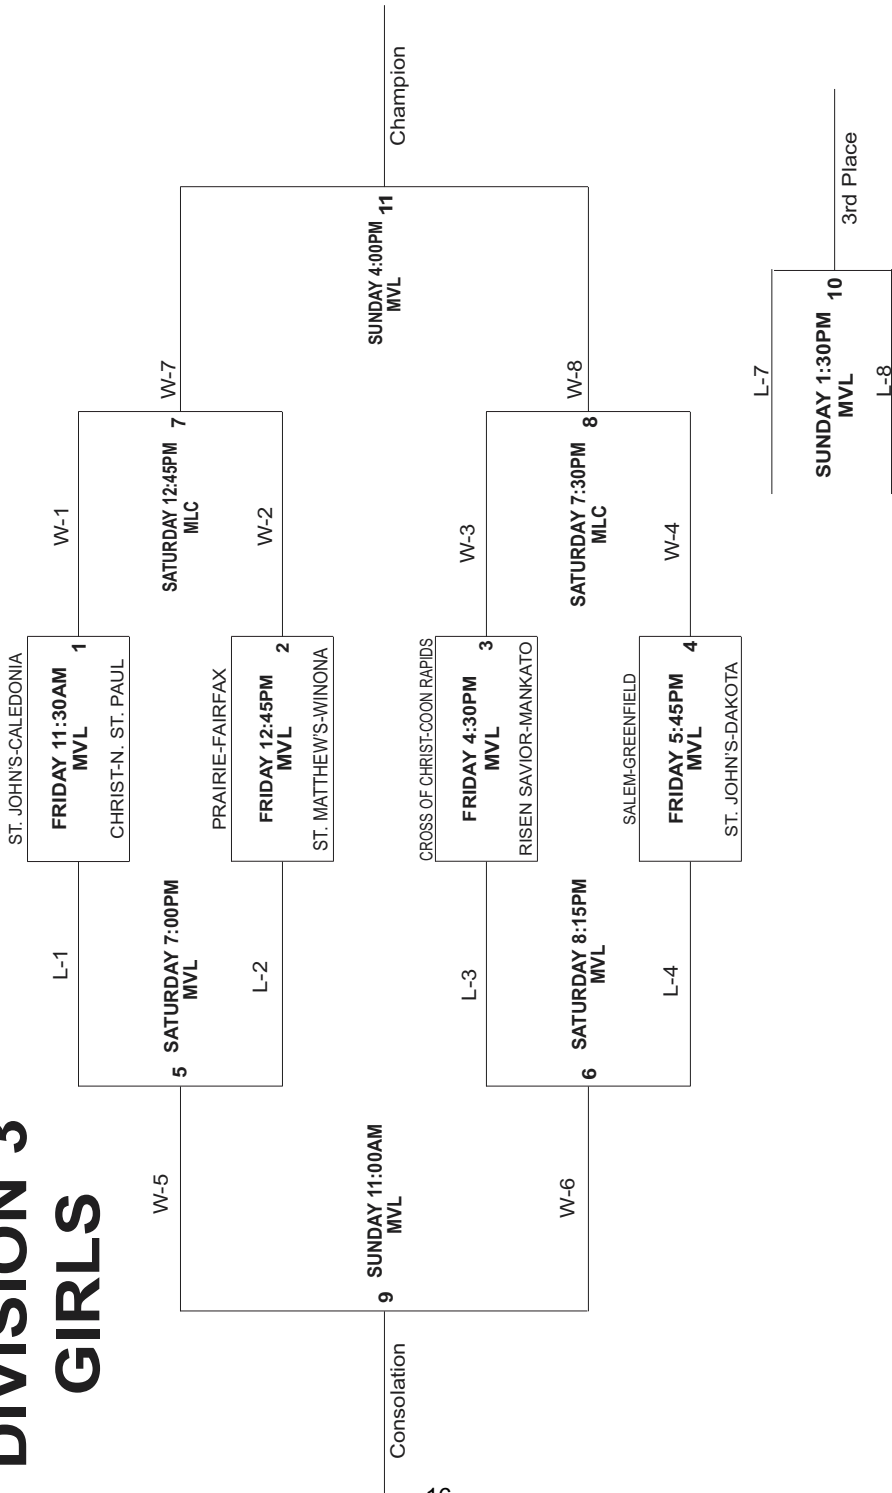

DIVISION 3 GIRLS

EAGLES - Bloomington Lutheran School, Bloomington, MN

Principal: Mike Butzow

Colors: Green and White

BOYS (Division 4)

Coach: Mark Zoellner

Asst. Coaches: Matt Leith, Colin Joyce

Stats: Max Weckman

<u>No.</u>	<u>Name</u>	<u>Ht.</u>	<u>Gr.</u>
1	Zion Buck	5'1	7
15	Luke Brain	5'0	6
20	Mark Richard	5'9	7
21	Jude Willcock	5'5	7
22	Cole Nelson	5'7	8
23	Will Olson	5'3	7
24	Dexter Dub	5'6	8
25	Jonathan Weber	5'7	7
30	Maxim Sergeyeve	5'8	8
31	Dylan Schroeder	5'8	8
32	Max Wiegert	5'6	7
33	Adam Lueth	5'9	8
34	Cornilii Bureac	6'0	8
35	Tyson Schultz	6'1	7
45	Peter Maes	5'0	6

Cheerleaders: Emma Blomquist, Katie Schrader, Madelyn Dezeeuw, Anna Cundiff, Evelyn Hoppe, Kiera Quast, Lucy Hansen, Helena Thompson, Alyssa Weaver

Cheerleader Advisor: Dawn Martinson

GIRLS (Division 4)

Coach: Ron Martinson

Asst. Coach: Lori Blomquist

<u>No.</u>	<u>Name</u>	<u>Ht.</u>	<u>Gr.</u>
20	Taylor Foss	5'0	8
21	Emma Blomquist	5'0	8
22	Ella Schmidt	5'1	7
23	Anna Jones	5'2	8
30	Lilly Hollander	5'4	7
31	Madelyn Richard	5'9	7
33	Lauren Hoffman	5'9	7
34	Katie Shrader	5'8	8
35	Hannah Germann	5'4	7
42	Celina Friesz	5'3	7
44	Glory-Ann Bangowah	5'5	8
45	Haley Orvik	5'10	8