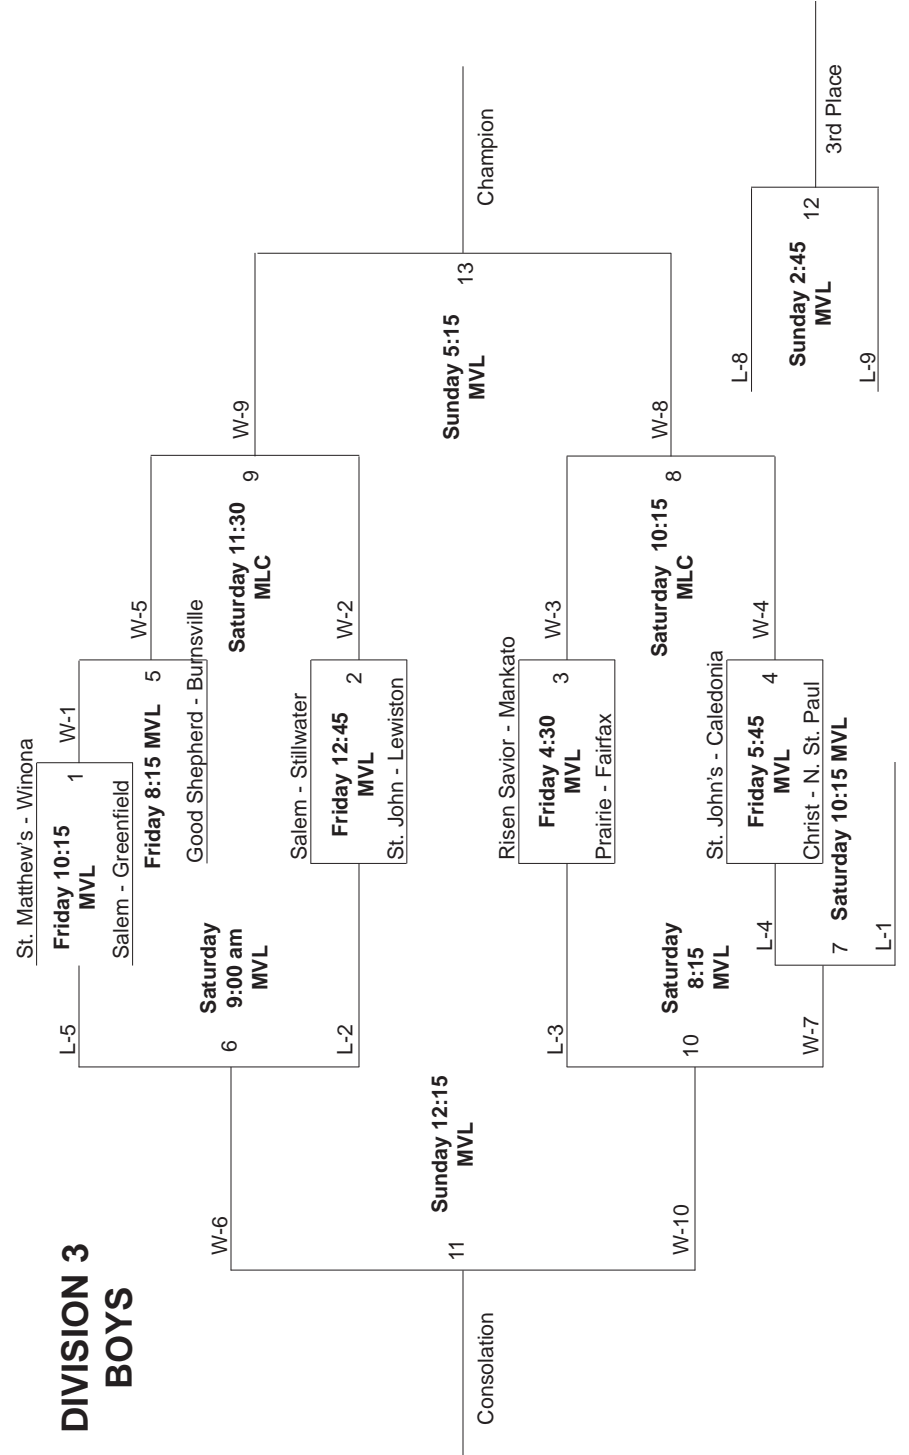

ROCKETS

St. John's Lutheran School, Lewiston, MN

Principal: David Menges
Colors: Red and White

Coaches: Karl Hoppe
Trisha Schultz
Asst. Coaches: Matt Essig, Lana Knabel

BOYS (Division 3)

No.	Name	Ht.	Gr.
1	Josiah Hoppe	5'2	8
3	Colten Eggert	5'5	7
5	Gabe Huelskamp	5'4	6
11	Isaiah Schwichtenberg	5'2	6
13	Collin Bonow	5'5	7
21	Diego Kreidermacher	5'2	6
25	Owen Mundt	5'4	7
35	Jacob Marxhausen	5'7	7
45	Cole Christopherson	5'7	8
51	Chris Baer	5'4	6
53	Tanner Mote	5'10	8
55	Colby Kessler	5'6	8

GIRLS (Division 3)

No.	Name	Ht.	Gr.
1	Keira Knabel	5'6	7
2	Raeana Kennedy	5'0	7
3	Audrey Zittel	5'1	7
4	Joelle Hammann	4'9	6
5	Megan Greden	5'1	7
10	Hannah Matzke	5'5	6
11	Sarah Kirsch	5'3	8
12	Jolene Jordahl	5'2	6
13	Makayla Brown	5'6	7
14	Halle McElmury	5'2	6
15	Eliana Hammann	5'5	8
20	Emma Mueller	5'8	7
21	Mariah Wirt	5'3	6
23	Torianna Gudmundson	5'8	8