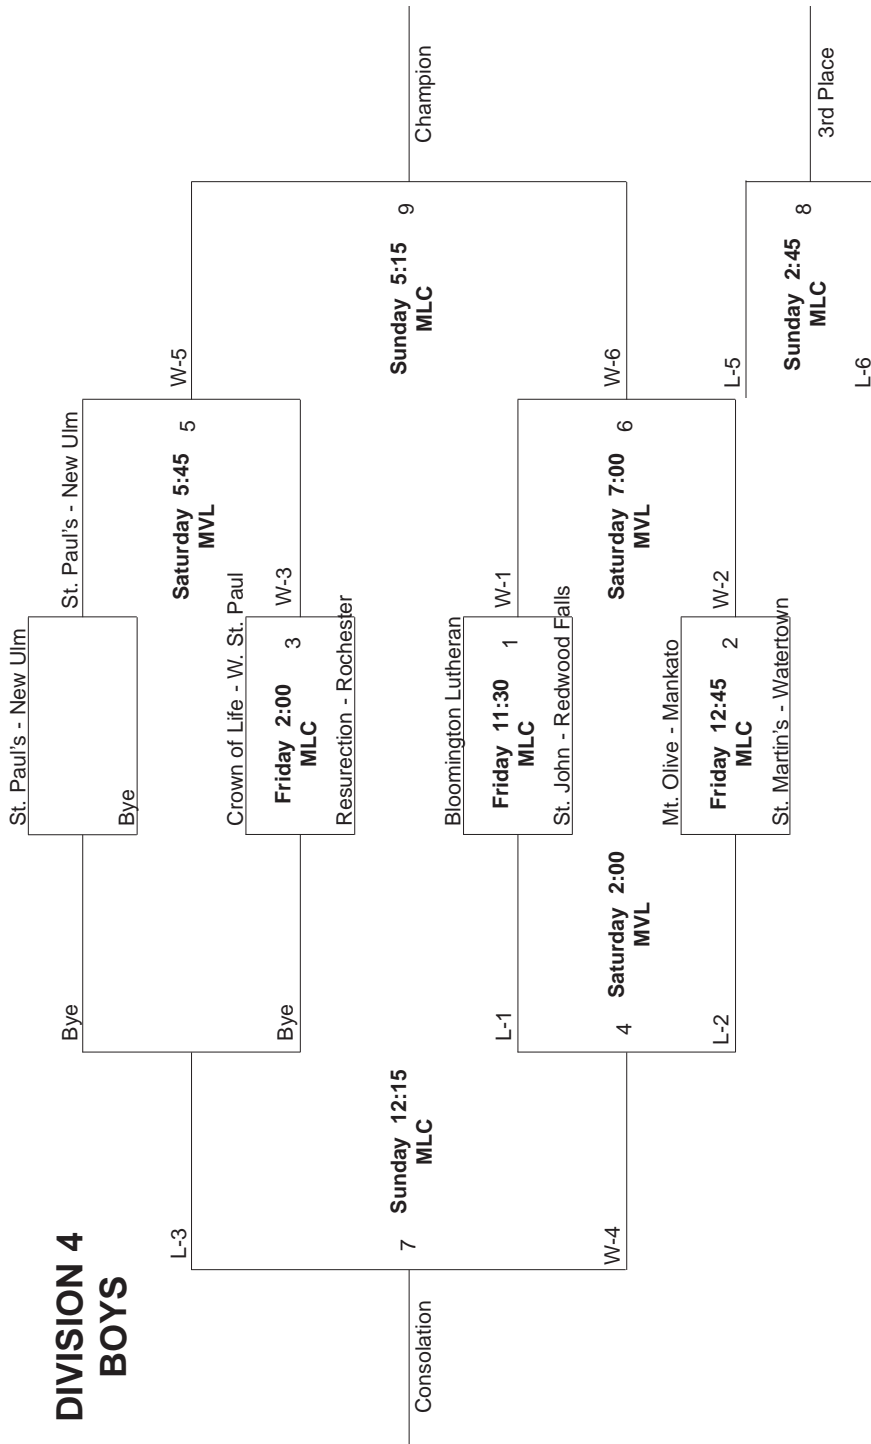

**FEBRUARY 17-19
2017**

DIVISIONS 3 AND 4

DIVISION 4 BOYS

WELCOME

Greetings in our Savior Jesus.

Welcome to Martin Luther College and to New Ulm. It is our joyful privilege to host this tournament and welcome participants and their families to our campus. Certainly, even in competition, *whatever you do...do it all in the name of the Lord Jesus, giving thanks to God the Father through him.* May his name be glorified in our midst this weekend. And even though we might cheer for different teams and represent different schools, we can still glimpse the reality of the family of faith: *all of you who were baptized into Christ have been clothed with Christ. ...you are all one in Christ Jesus.*