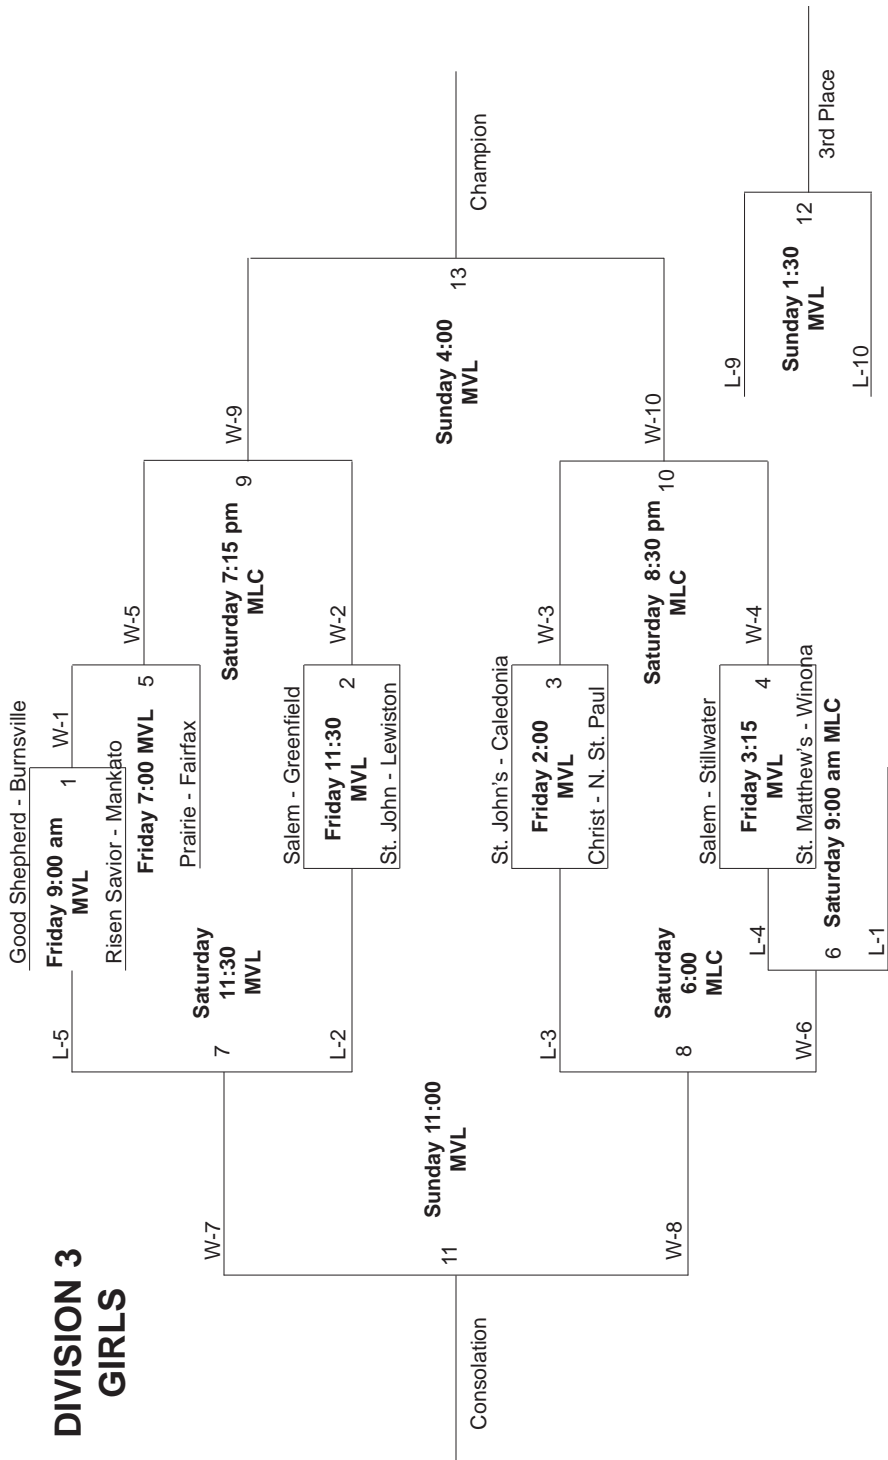

DIVISION 3 GIRLS

SAILORS

Salem Lutheran School, Greenfield, MN

Principal: Jon Beilke
Colors: Blue and White

Coaches: John Pfothenauer
Colton Berger
Asst. Coaches: Tom Bursch, Joe Fetcenko
Dan Smith

BOYS (Division 3)

No.	Name	Ht.	Gr.
10/10	Dylan Lehne	4'7	6
12/12	Aaron Schuler	4'8	5
13/13	Thomas Bursch	4'8	6
22/22	Nick Ritari	5'5	6
24/24	Alex Ritari	5'5	6
25/25	Asher Kromschroeder	5'2	6
30/30	Colin Lehne	5'1	8
31/31	Chris Ritari	5'8	6
32/32	Aaron Ernest	5'3	8
33/33	Jacob Schuler	5'6	7
34/34	Ben Rex	5'6	6

GIRLS (Division 3)

No.	Name	Ht.	Gr.
22/22	Corrin Charlson	5'6	8
23/23	Katie Smith	5'5	8
24/24	Kendall Dreger	5'9	8
25/25	Elise Vik	4'11	6
31/31	Jenna Charlson	5'6	8
32/32	Megan Sherwood	5'5	6
33/33	Evelyn Dale	5'7	7
34/34	Elise Arps	5'10	8
35/35	Brittney Mutterer	5'1	8
40/40	Sophia Alderman	5'8	7

Manager: Rachel Berger